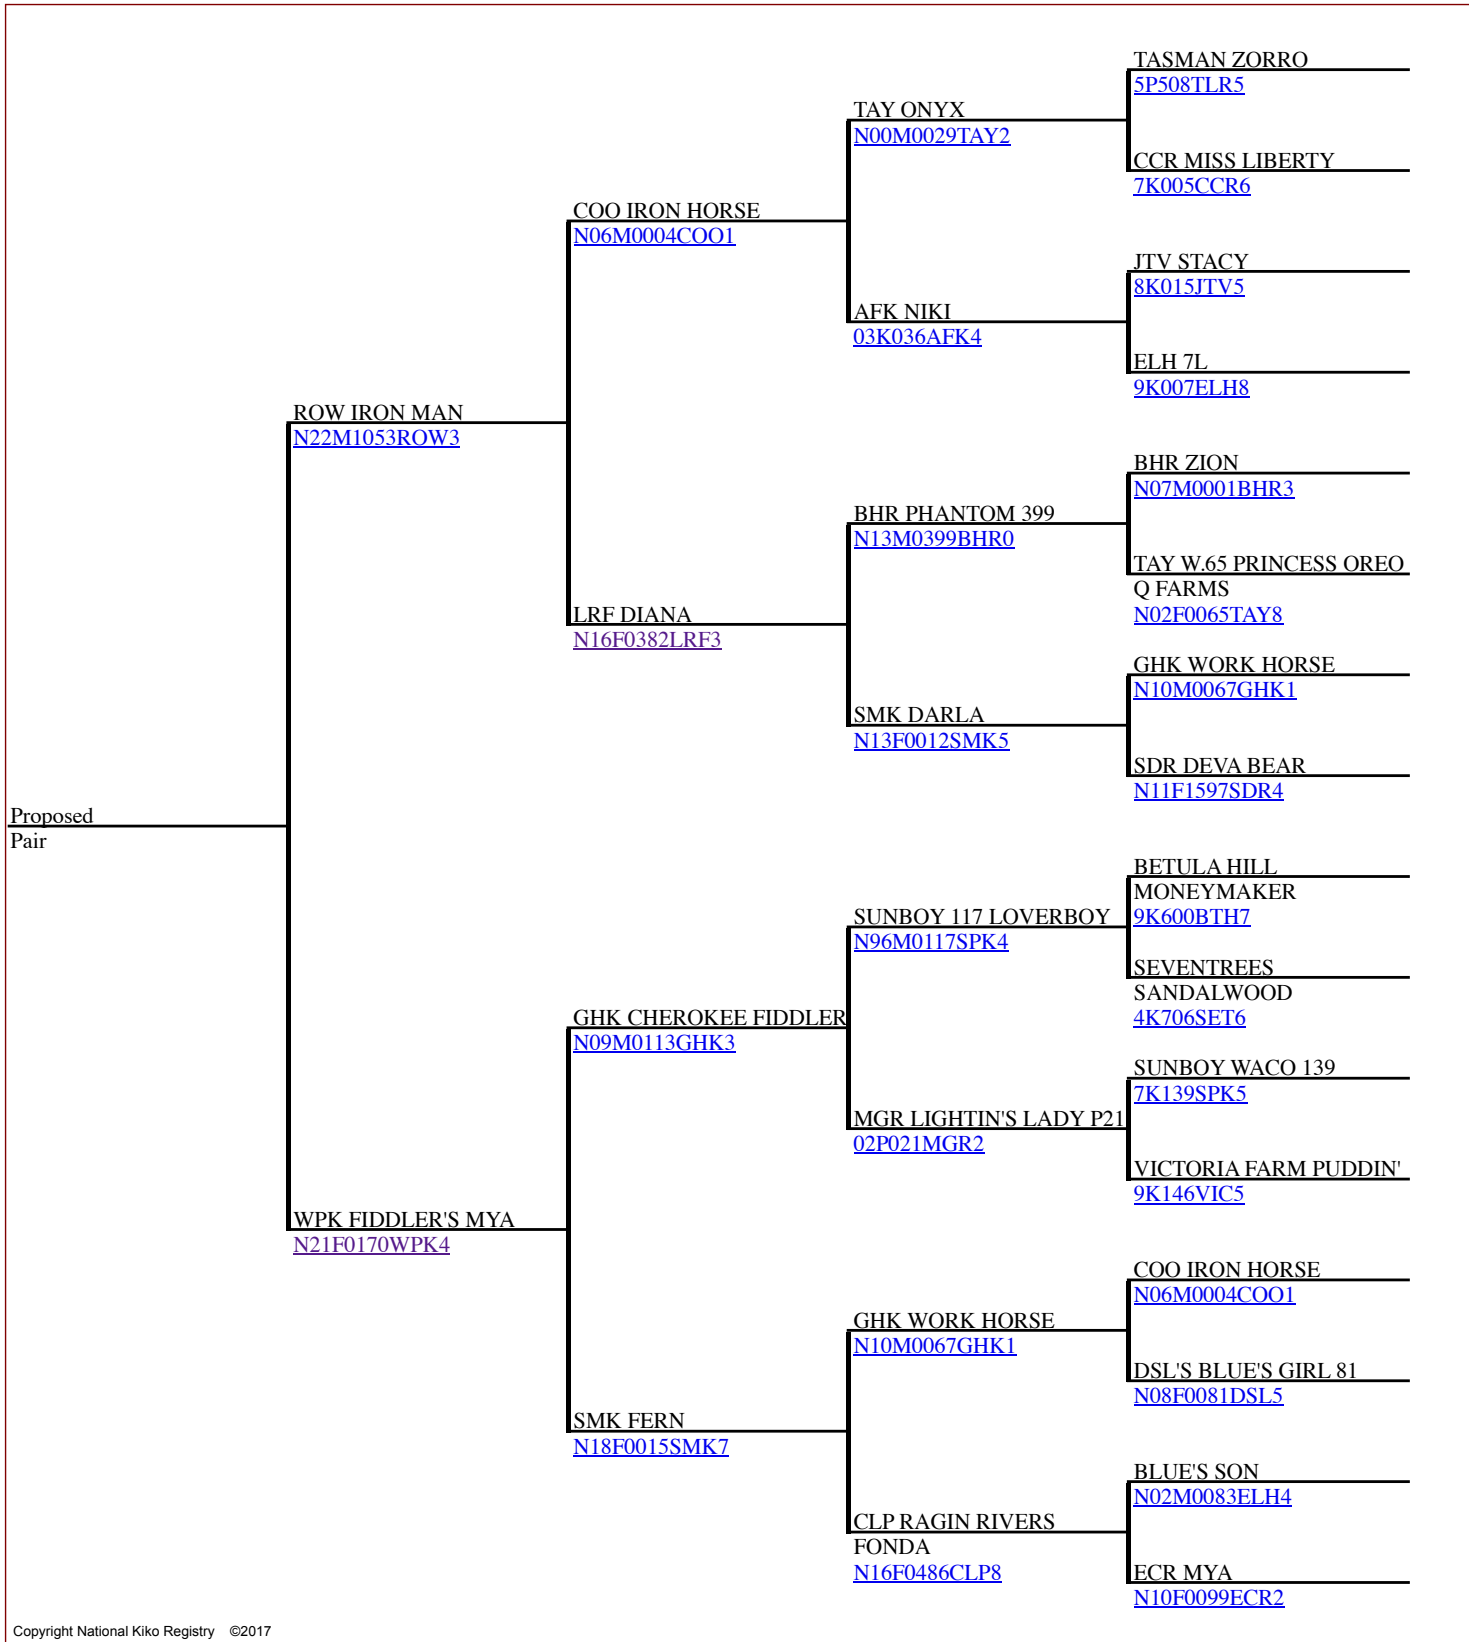

National Kiko Registry

Pedigree of Proposed Pair

N22M1053ROW3 and N21F0170WPK4

New Proposed Pedigree

New Search Criteria

Copyright National Kiko Registry ©2017